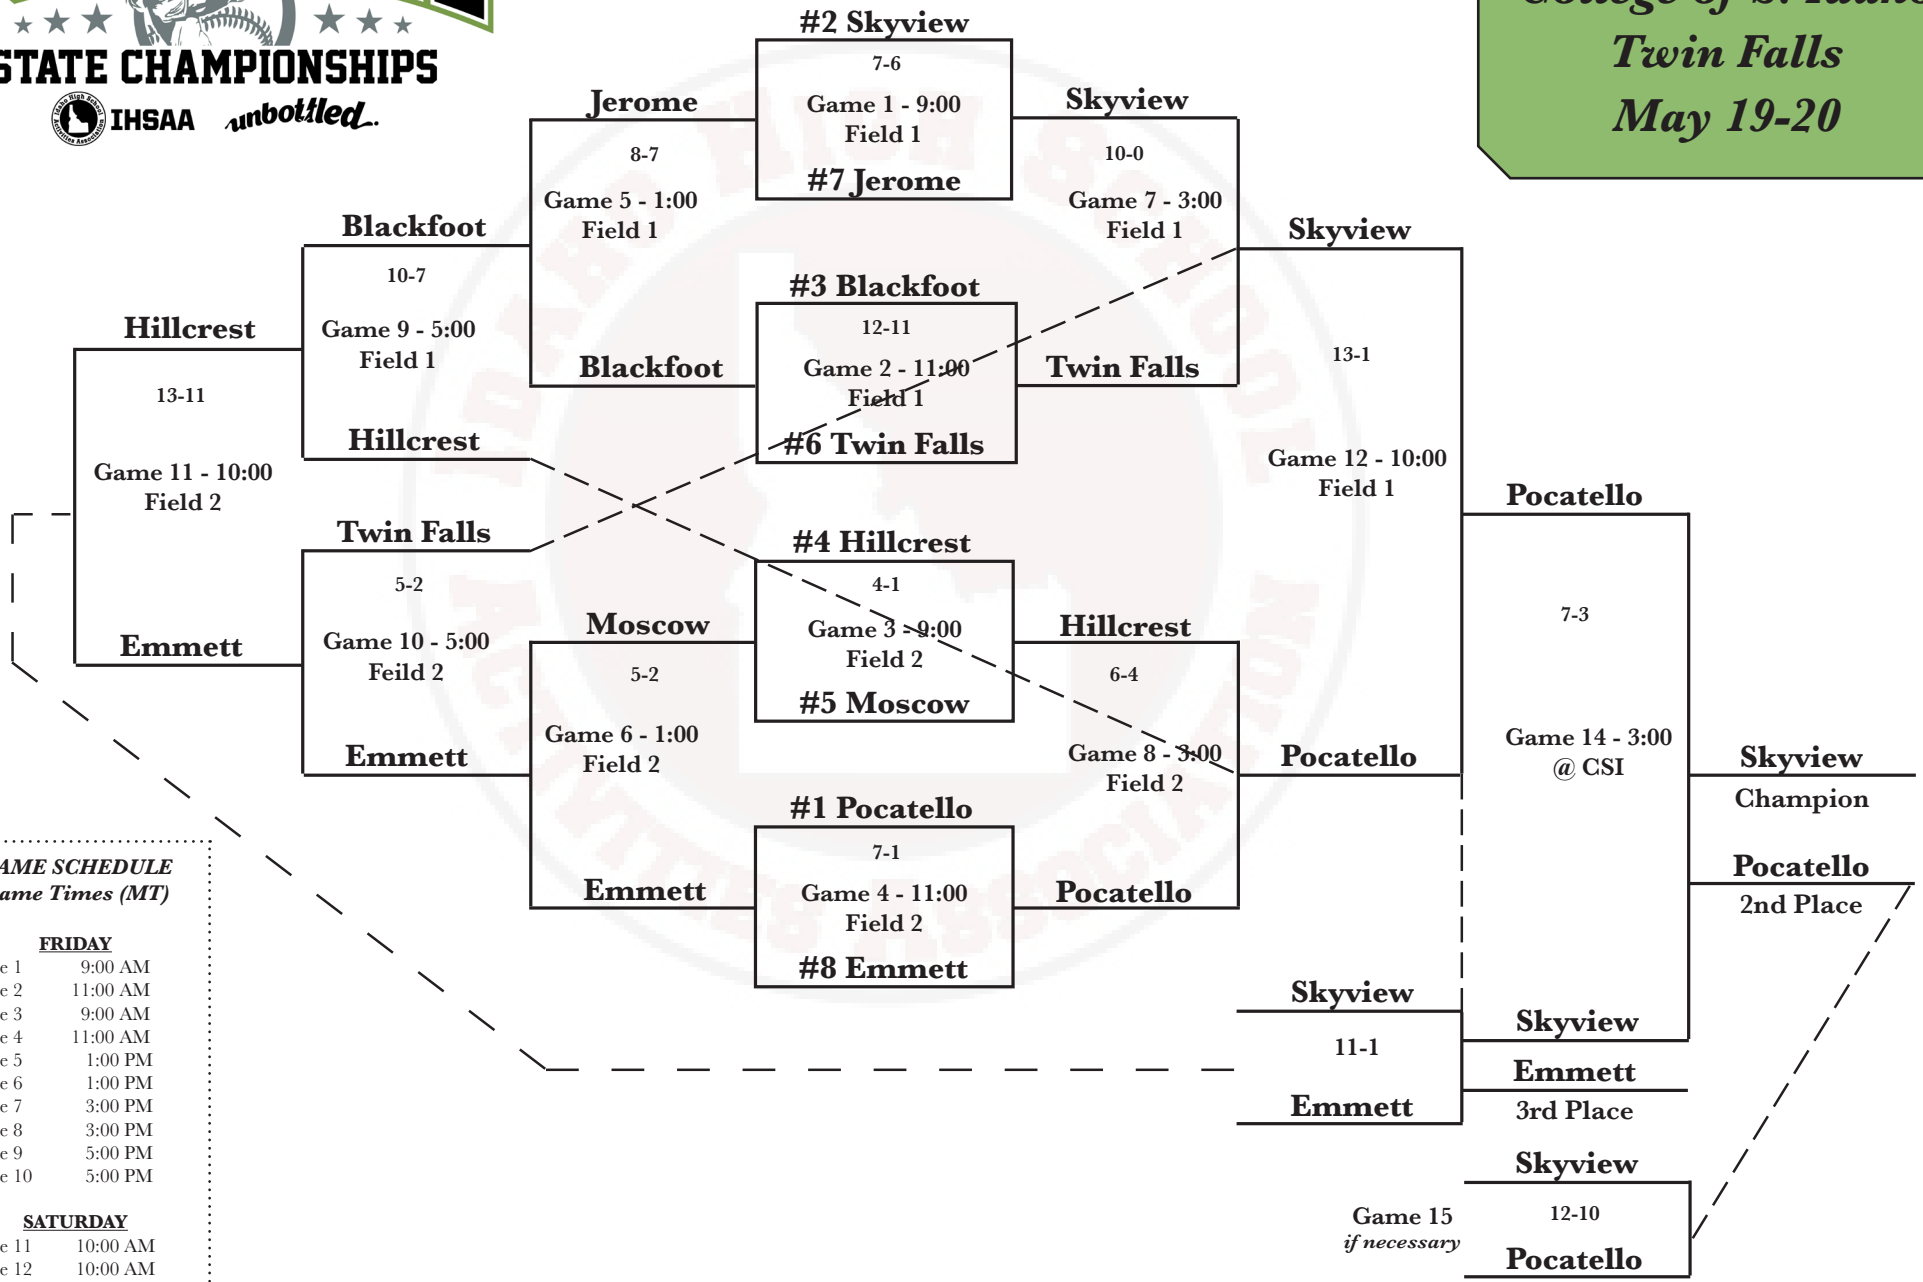

4A
Twin Falls HS
College of S. Idaho
Twin Falls
May 19-20

GAME SCHEDULE
Game Times (MT)

FRIDAY	
Game 1	9:00 AM
Game 2	11:00 AM
Game 3	9:00 AM
Game 4	11:00 AM
Game 5	1:00 PM
Game 6	1:00 PM
Game 7	3:00 PM
Game 8	3:00 PM
Game 9	5:00 PM
Game 10	5:00 PM

SATURDAY	
Game 11	10:00 AM
Game 12	10:00 AM
Game 13	1:00 PM @ CSI
Game 14	3:00 PM @ CSI
Game 15*	5:00 PM @ CSI